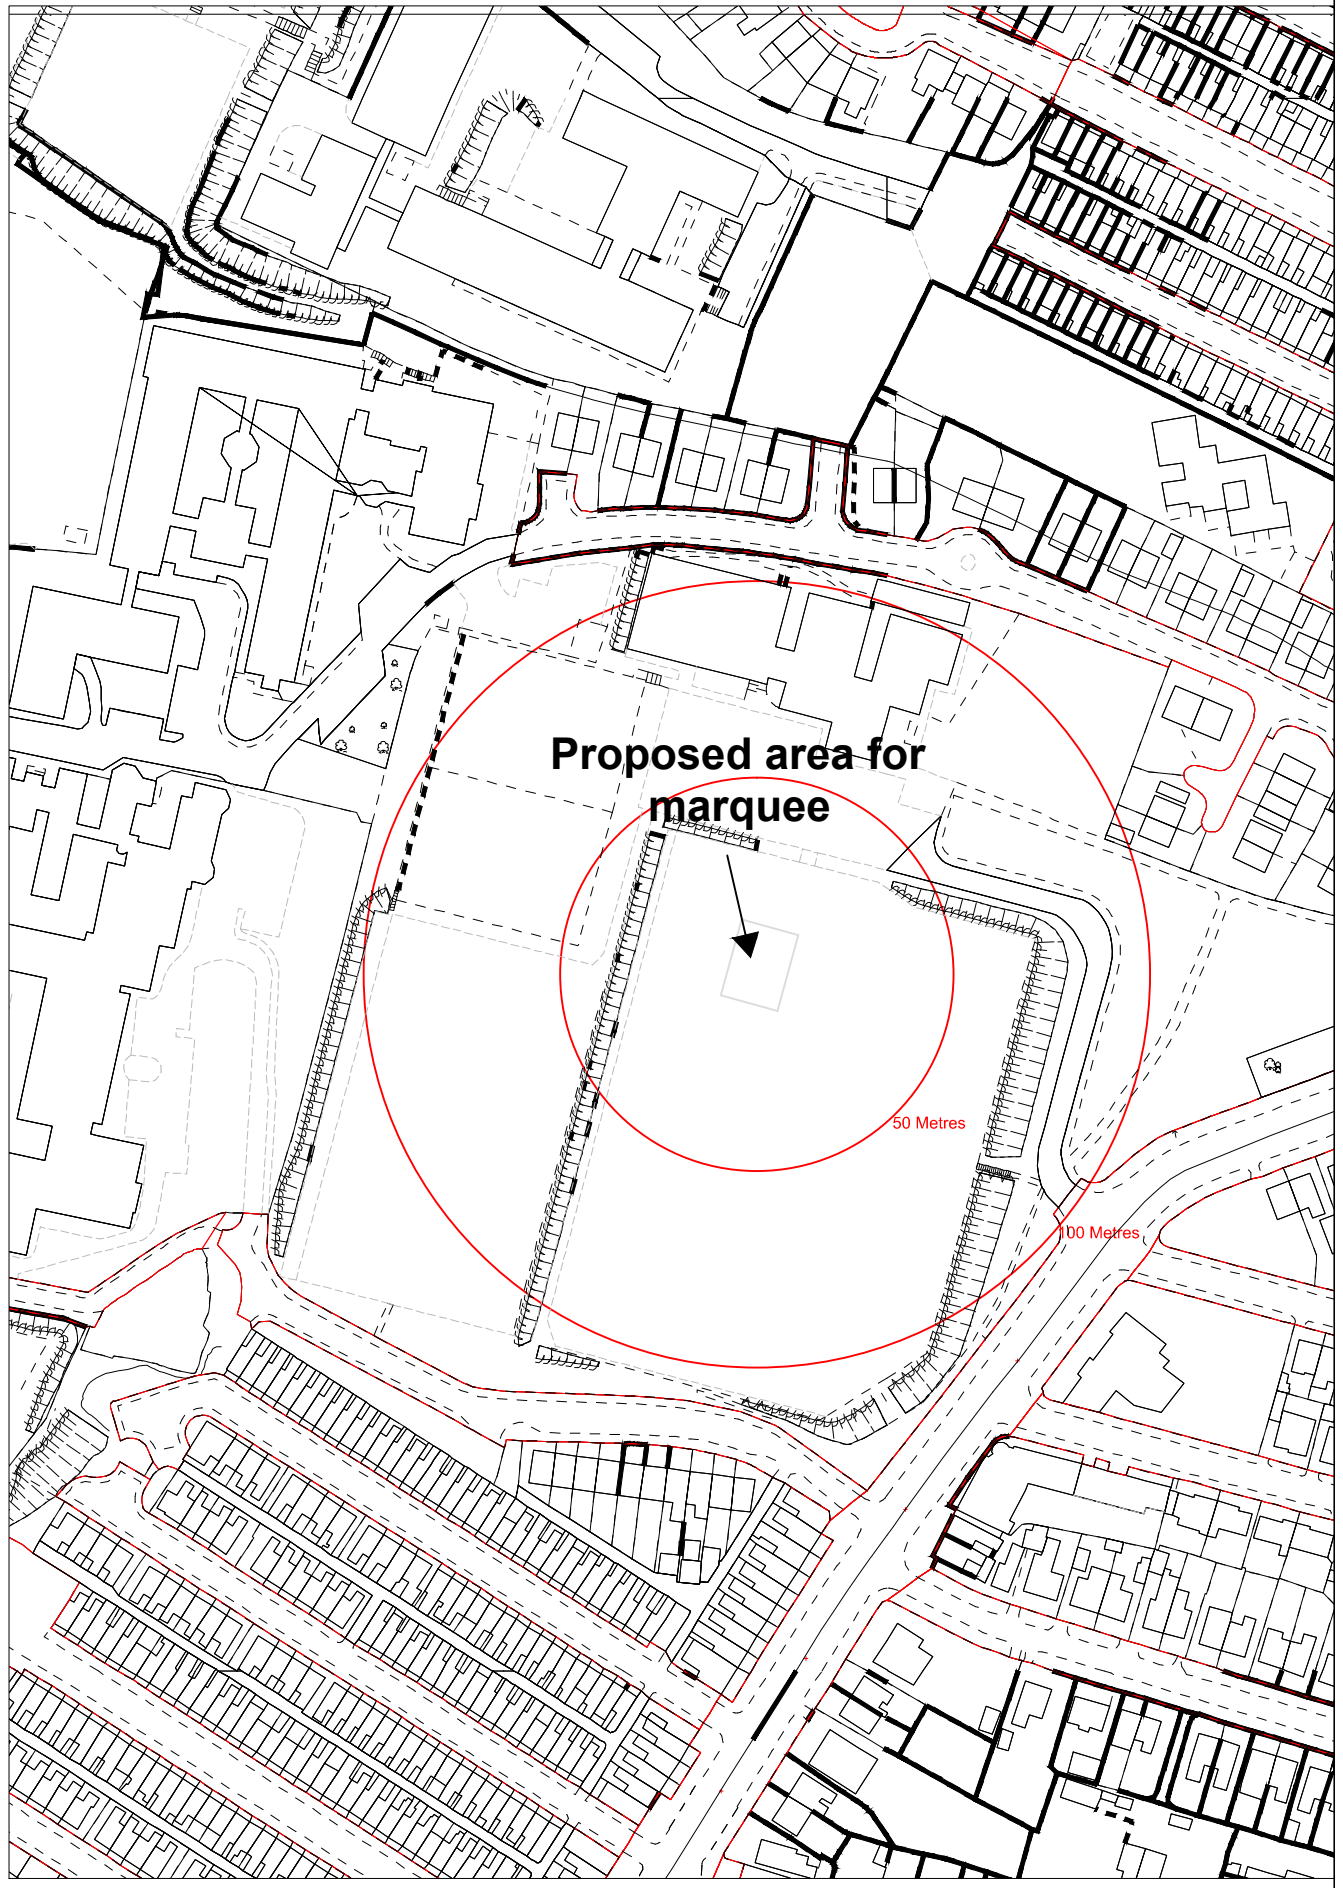

# Building Control Service

DRAWN BY MT  
DATE 11/02/16

Coláiste Feirste  
339a Falls Road.

SCALE 1:1250